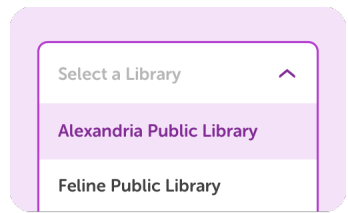

## Link your school and library Beanstack profiles!

Make sure all your logged reading counts at your library too. That means more challenges, badges, and achievements—with less work!

1

**Sign in to your school  
Beanstack account.**

2

**Find the Link  
Profile button.**

3

**Select your library  
and log in.**

4

**Your profiles  
are linked!**