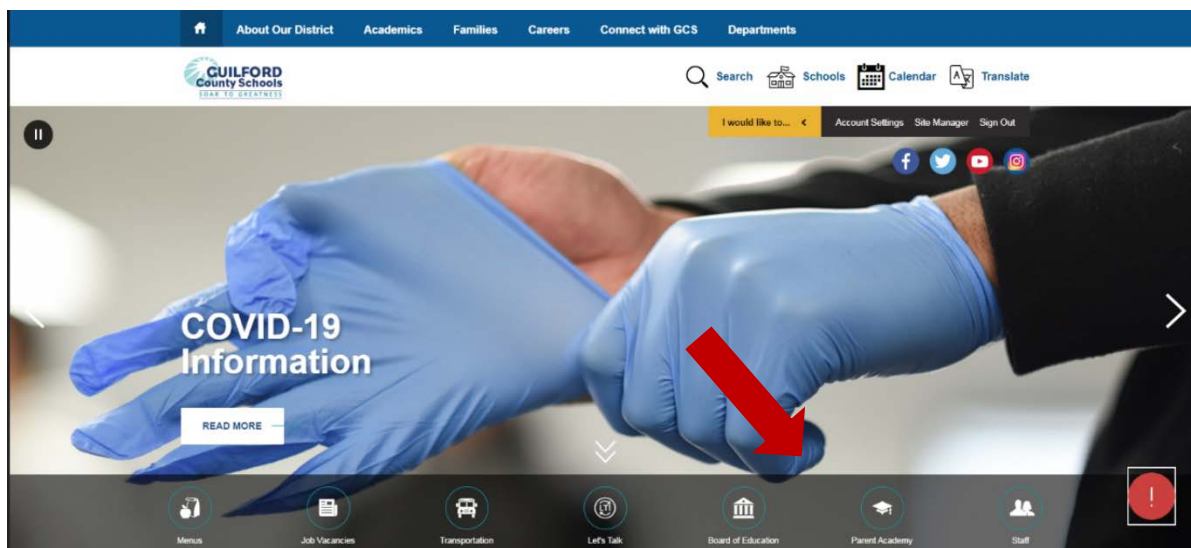

Obtenga Ayuda Ahora con un Tutor en Vivo GRATIS

Paso 1

Vaya al sitio web de Guilford County Schools (GCS) www.gcsnc.com.

Paso 2

Haga clic en el icono de Parent Academy situado en la cinta de opciones en la parte de debajo de la pantalla.

Paso 3

En el menú de la izquierda, haga clic en Brainfuse Online Live Tutoring.

The screenshot shows the Guilford Parent Academy website. The top navigation bar includes links for 'About Our District', 'Academics', 'Families', 'Careers', 'Connect with GCS', and 'Departments'. Below the navigation bar is a search bar and icons for 'Schools', 'Calendar', and 'Translate'. The main content area features a 'Welcome to Guilford Parent Academy' banner with two images: one of hands in blue gloves and another of a person using a computer. A red arrow points to the 'BRAINFUSE Online Live Tutoring' link in the left-hand navigation menu. The right side of the page includes social media icons, a 'Contact Us' section with contact information for Kimberly M. Funderburk, LaSheka White, Byron Hartsfield, Jacqui Hawkins, and Gabriela Ramirez-Lira, and an 'Edit Page' button.