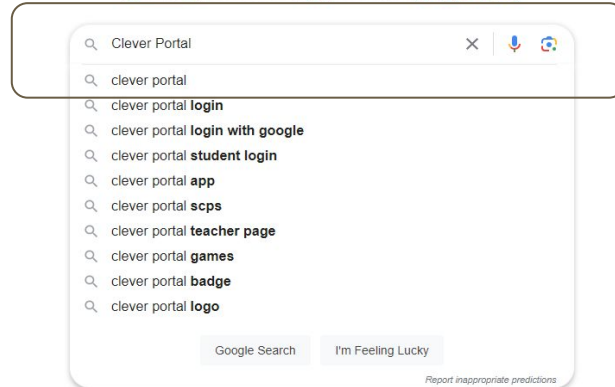

Accessing Clever from Home

— JMS Students —

1. Go to google.com and type in “Clever Portal”

2. Click on “Select Your School-Clever”

Clever Portal

Links Login For students Parent With Google With Badge Images App Videos

All filters Tools

SafeSearch

Sign In

About 181,000,000 results (0.31 seconds)

 Clever
<https://clever.com/login>

Select your School - Clever

Search for your school. School name. **Clever** Badge log in - Parent/guardian log inDistrict admin log in. OR. Log in with **Clever** Badges.