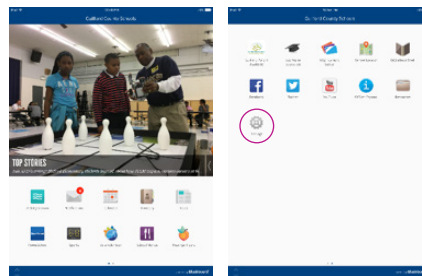

(6) Select which Schools you want
to follow & which Notifications you
want to follow for that School.