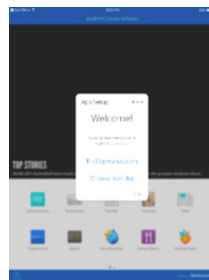

INSTRUCTIONS TO DOWNLOAD THE GUILFORD COUNTY APP

(1) For your specific mobile device, go to the **App (Apple) store** OR **Google Play store**.

(2) Search for
“**Guilford County Schools**”
(see icon)

(3) Download (install) the app on your mobile device.

(4) Once the download is completed,
it will give you the option to select
which “schools to follow”.

NOTE: If you don't choose Schools
to Follow here, go to Step 5.

(5) Click on Settings.

(6) Select which Schools you want
to follow & which Notifications you
want to follow for that School.