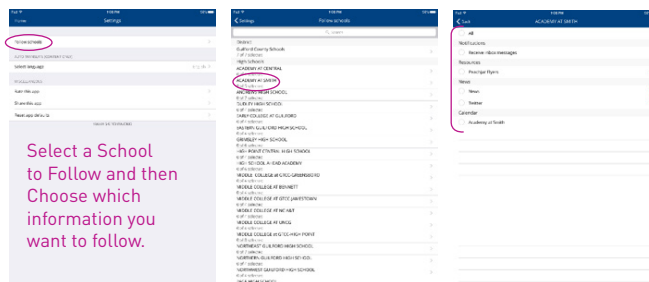

INSTRUCTIONS TO DOWNLOAD THE GUILFORD COUNTY APP

(1) For your specific mobile device, go to the **App (Apple) store** OR **Google Play store**.

(2) Search for
“**Guilford County Schools**”
(see icon)

(3) Download (install) the app on your mobile device.

(4) Once the download is completed,
it will give you the option to select
which “schools to follow”.

NOTE: If you don't choose Schools
to Follow here, go to Step 5.

(5) Click on Settings.

(6) Select which Schools you want
to follow & which Notifications you
want to follow for that School.