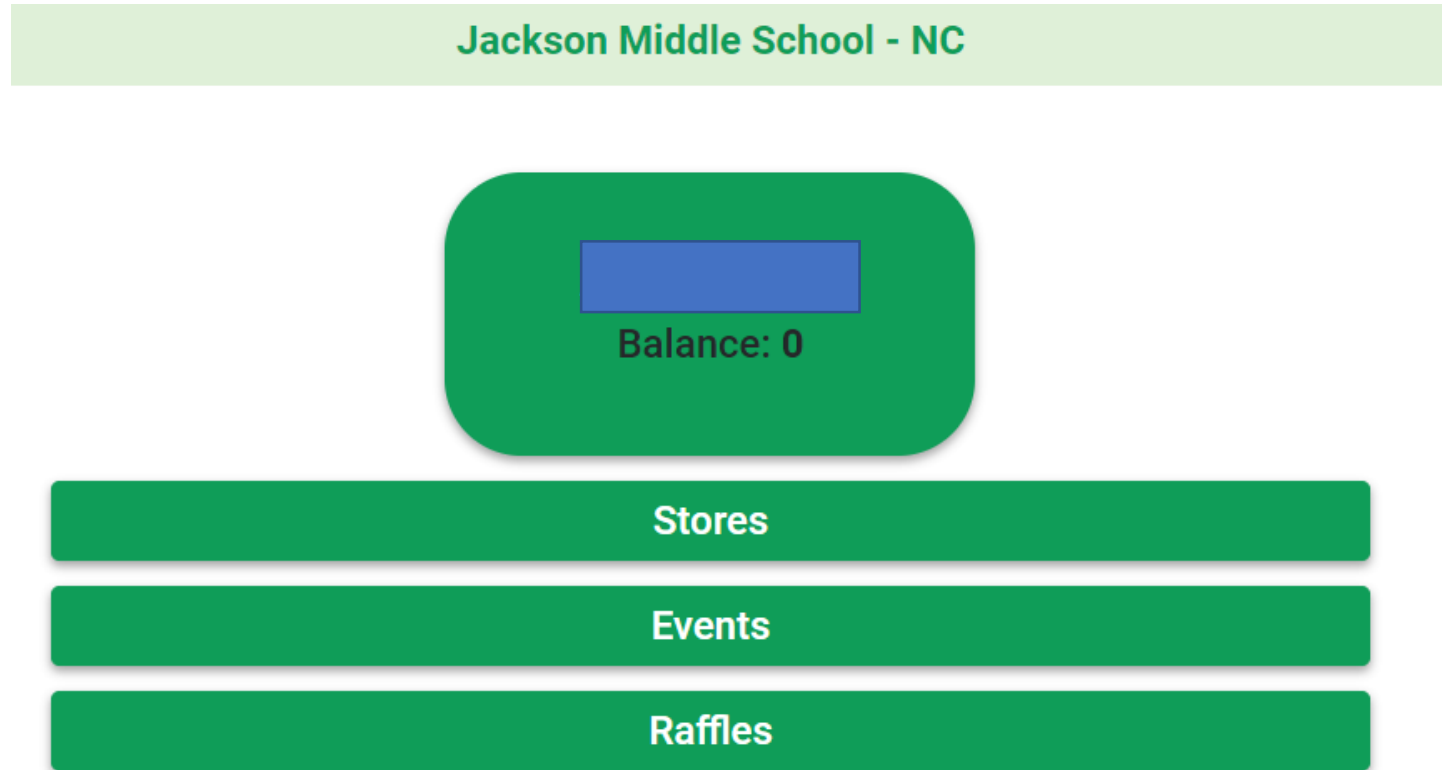

I HAVE AN AUTHORIZATION CODE

I'm not a robot

SIGN IN

Logging into PBIS Rewards

Once you are logged in you can view your point total and account information.

You can also view what is available in the Jackson PBIS store.