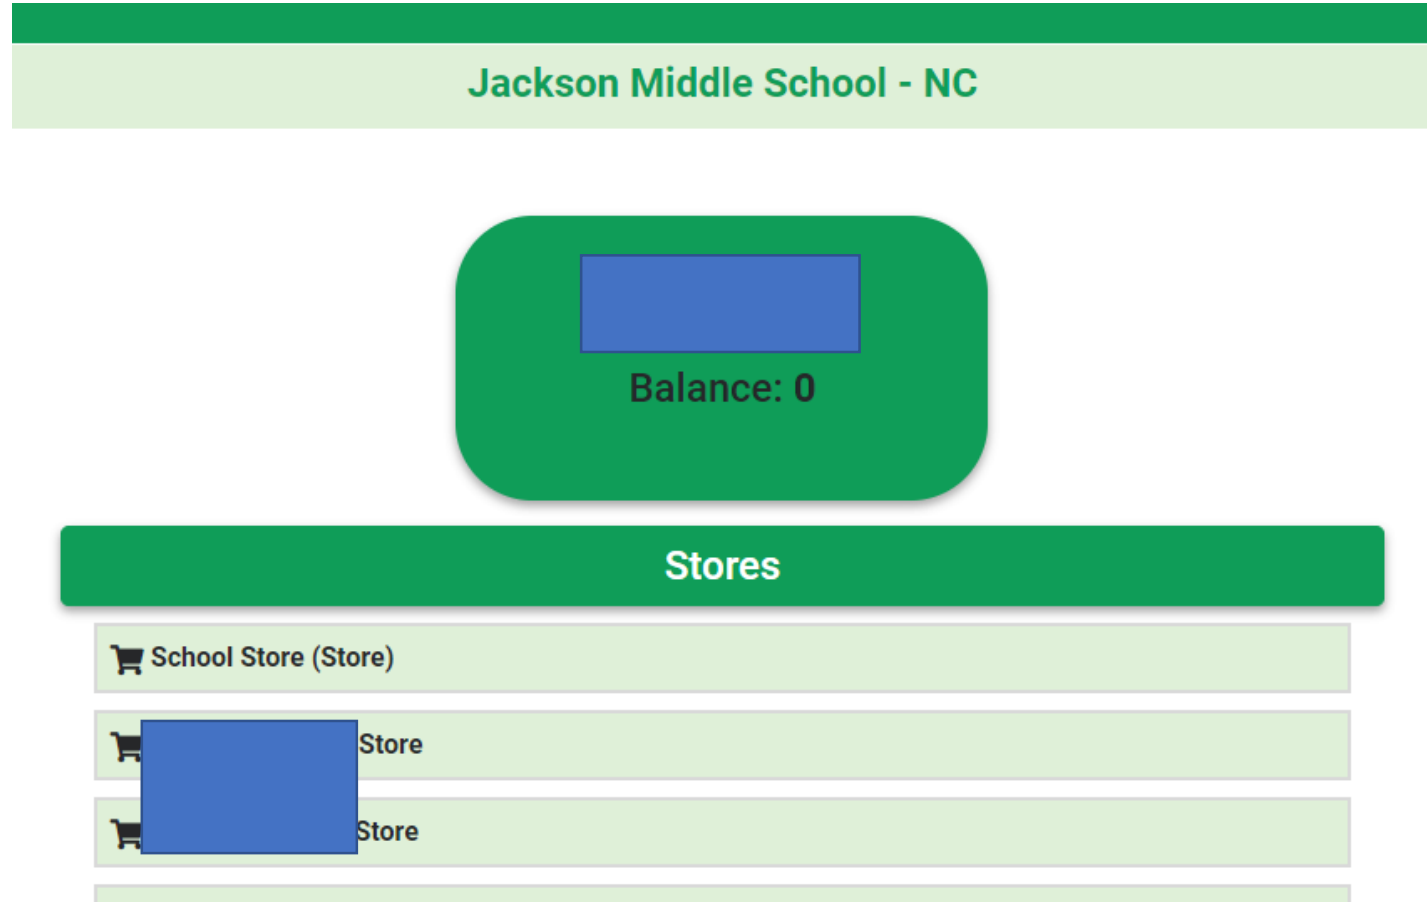

Logging into PBIS Rewards

Click on the Stores bar under your name.

Then click on School Store.

You will see a Store listed for each of your assigned teachers. You can ignore them. The School Store is the only one that will have items available.