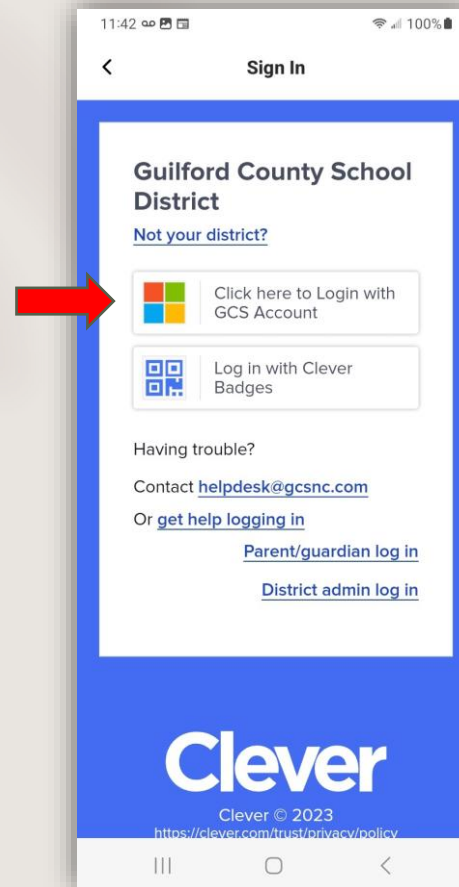

# Beanstack Parent App login instructions -GCS students

1. Download Beanstack App from Google

or Apple Store

2. Type in Name of School

3. Click "Sign in With Clever"

4. Click "Click here to Login with GCS Account"

5. Type student email address and birthday in MMDDYYYY format  
> Click Sign in