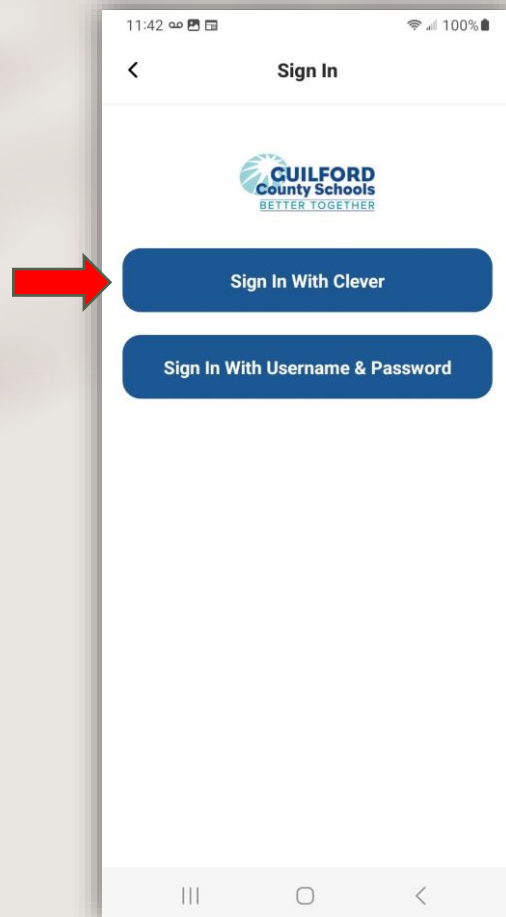

# Beanstack Parent App login instructions -GCS students

1. Download Beanstack App from Google

or Apple Store

2. Type in Name of School

3. Click "Sign in With Clever"

4. Click "Click here to Login with GCS Account"