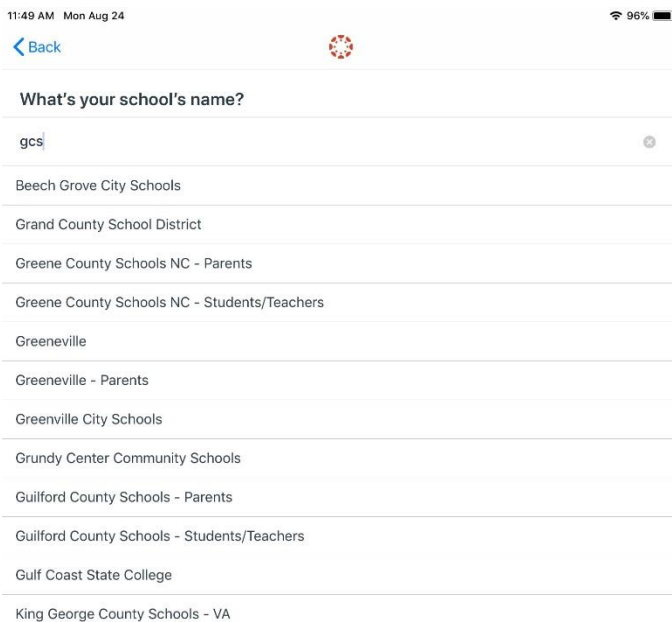

How to log on to the Canvas App from the iPad

1. Press the Canvas app

2. Find the school name

3. Type in Guilford County Schools Students/Teachers

4. You will see NCED Cloud then login with Student ID and Password. You will get your password from your teacher.

5. Then you will go to the dashboard and you will see all your students' courses.

To Log off Canvas on the iPad

1. Press the  button in the left corner

2. Your students name should come, and you need to go to the bottom of the screen and press log off.