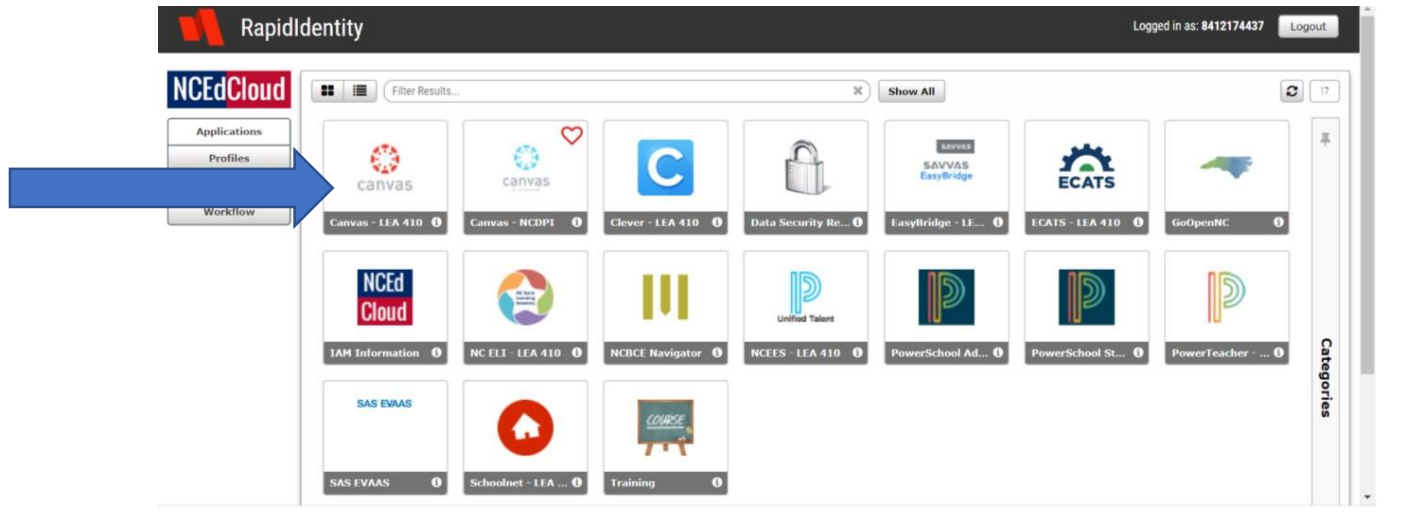

v. 6.8.9

How to log on to Canvas on a Lenovo Tablet

1. Log on to NCED Cloud If you don't know how to log on you can use the website:

[www. https://idp.ncedcloud.org](https://idp.ncedcloud.org)

2. Click on the Canvas icon on the NCED Cloud dashboard