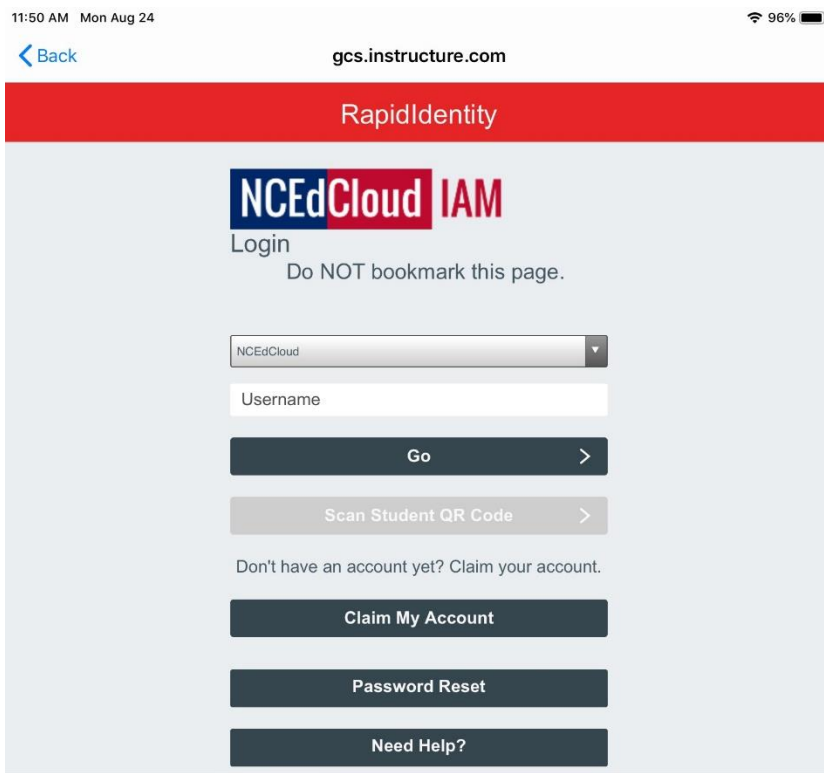

How to log on to the Canvas App from the iPad

1. Press the Canvas app

2. Find the school name

3. Type in Guilford County Schools Students/Teachers

4. You will see NCED Cloud then login with Student ID and Password. You will get your password from your teacher.