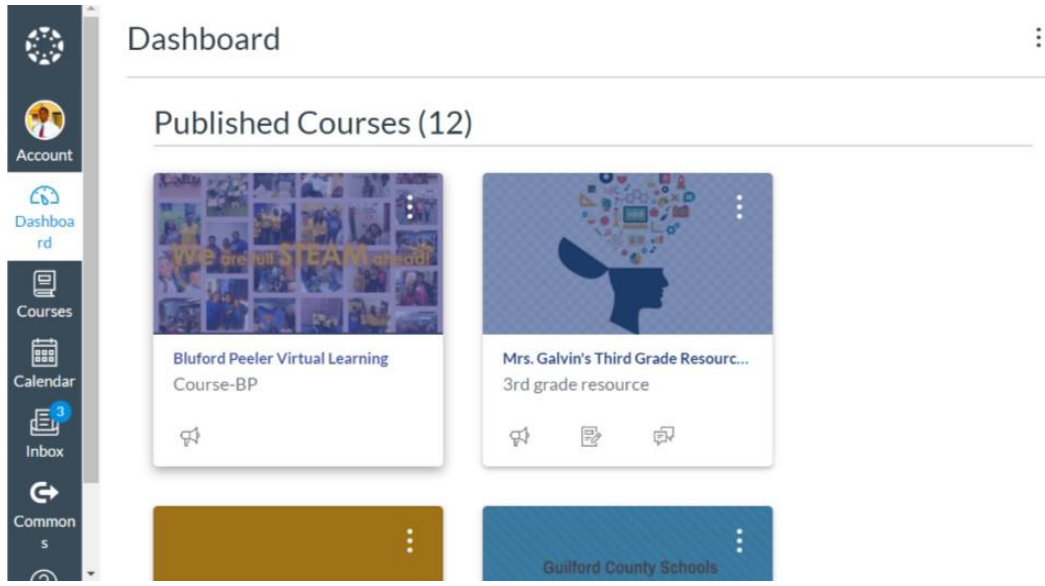

To Log off of Canvas from the Lenovo Tablet

1. Go to the Account button on the grey side bar or the navigation. Press the Logout button