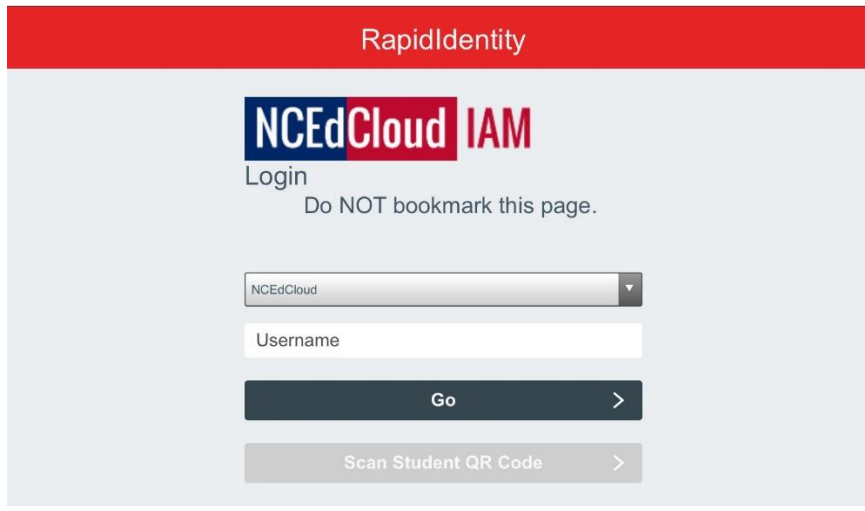

[www. https://idp.ncedcloud.org](https://idp.ncedcloud.org)

2. Click on the Canvas icon on the NCED Cloud dashboard