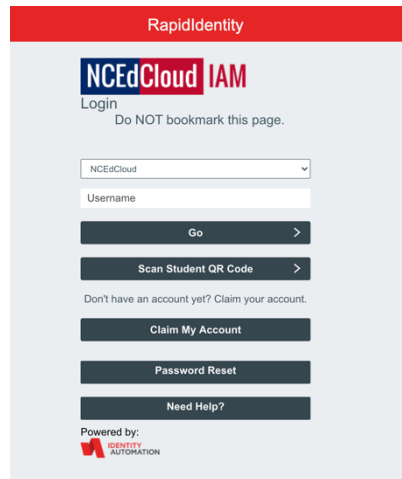

# Student Log In Instructions

- Go to <https://my.ncedcloud.org/> to sign in to your NCEdCloud account.

Your username is your PowerSchool ID number.

Password is \_\_\_\_\_.

- For Grades & Schedules, visit PowerSchool Student.