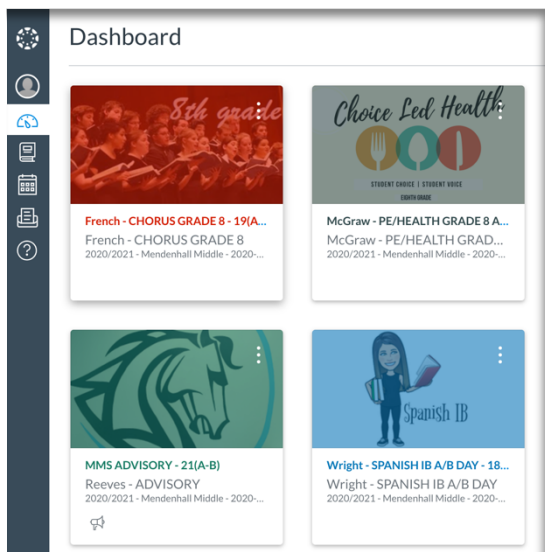

Canvas Dashboard:

PowerStudent Dashboard:

Exp	Last Week				This Week				Attendance By Class				
	M	T	W	F	M	T	W	F	Course	Q1	Q2	E1	F1
1(A-B)								1R	HOMEROOM GRADE 8 Email Mayhew, Amelia H - Rm: 108	[1]	[1]		[1]
28(A-B)									SCIENCE GRADE 8 Email Mayhew, Amelia H - Rm: 108	[1]	[1]		[1]
38(A-B)									SOCIAL STUDIES GRADE 8 Email Jones, Robert - Rm: 112	[1]	[1]		[1]
48(A-B)									NC MATH 1 Email Westbrook, Matthew - Rm: 110	[1]	[1]		[1]
58(A-B)									LANGUAGE ARTS ADVANCED GRADE 8 Email Masters, Michelle E - Rm: 106	[1]	[1]		[1]
68(A)									SPANISH IB A/B DAY Email Wright, Melanie S - Rm: 401	[1]	[1]		[1]
68(B)									PE/HEALTH GRADE 8 A/B DAY Email McGraw, Michelle K - Rm: GYM	[1]	[1]		[1]
68(B)									CPR GRADUATION REQUIREMENT Email McGraw, Michelle K - Rm: GYM	[1]	[1]		[1]
78(A-B)									CHORUS GRADE 8 Email French, Lenny S - Rm: 307	[1]	[1]		[1]
999(A-B)									ADVISORY Email Reeves, Cheryl - Rm:	[1]	[1]		[1]